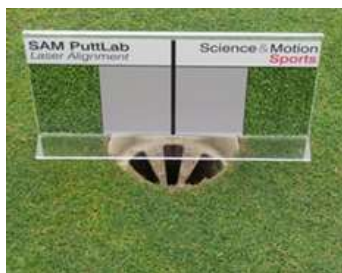

Laser alignment board