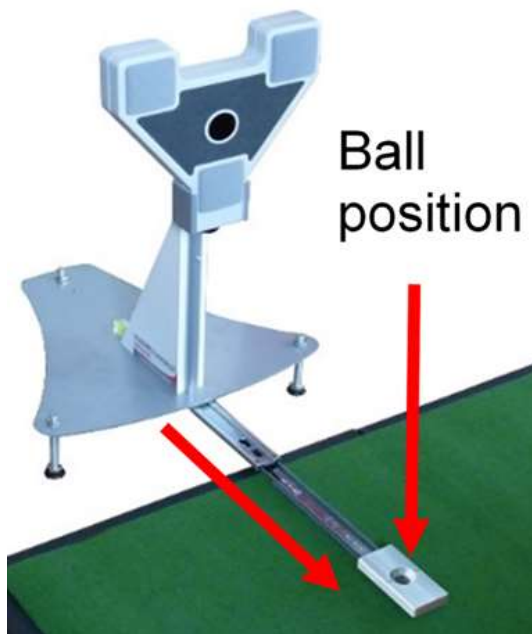

## SAM PuttStation

The SAM PuttStation is the ideal extension for PuttLab indoor installations - the perfect tool for indoor studios and academies as well as retail golf shops. Using the SAM FlexTriplet and the SAM PuttStation together allows to set up and change the putter in seconds. Simply clip the triplet on the shaft and both the putter and the triplet will be calibrated automatically.

## SAM PuttStation - Features

The biggest advantage to using the SAM PuttStation with the SAM PuttLab is ease of set up and perfect calibration. Use of a laser is only needed for the initial setup making change of putters, triplets etc. extremely simple. Once the station is set up in the studio environment, calibration is done simply by holding the putter to the extended calibration ruler/ arm and then calibrating the system as usual. This is very beneficial for putter testing or in case of using SAM PuttLab in a retail/ shop environment!

### Extendable calibration ruler

Allows you to set up the putter in seconds. Just clip the triplet onto the shaft and align the putter face to the extended ruler / arm.

The SAM PuttStation must be initially adjusted to the aim or target direction by attaching the alignment laser to the ruler / arm (laser is part of the package, see small picture below). Once this is done the station is perfectly square to the target line.

### Adjustable station height

The height of the station and calibration ruler above ground can be adjusted - so the station will fit to any putting mat or surface. Different types of feet allowing you to create the best solution for your specific putting environment (floor).